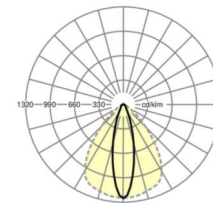

CHARACTERISTICS

Order number	19520024020
EAN number	4020863429554
Commodity code	94051190
Certification mark	IP 20, Protection class I, ENEC10 VDE, F, HACCP DIN10500/Food/IFS-application-related suitability/BRC, Indoor, CE
Impact resistance (IK rating)	IK03 (-20°C bis 35°C)
Ambient temperatur	ta -20°C to 35°C
Warranty period	5 years
State funding programs	BEG - Federal funding for efficient buildings (valid only for Germany)

ELECTRICAL ENGINEERING

Controller	Electronic driver (1 pcs.)
System output	36W
Mains voltage	230V/50Hz
Circuit breakers (inrush current)	17 pieces/B10, 28 pieces/B16, 29 pieces/C10, 48 pieces/C16
Energy efficiency class/light source	C

LIGHTING TECHNOLOGY

Placement	LED, Colour rendering/Light colour CRI ≥ 80 / 4000K
Colour tolerance (MacAdam)	3SDCM
Nominal luminous flux	6900lm
LED service life	50000h L80/B10 (Tq 35°C), 70000h L80/B50 (Tq 35°C), 100000h L80/B50 (Tq 30°C)
Luminaire luminous efficiency	193lm/W
Beam angle	25° (C0) / 100° (C90)
UGR lat./long.	15.7 / 21.0

MECHANICS

Housing colour	traffic white RAL 9016
Dimensions (LxWxDxH)	1531mm x 55mm x 37mm
Weight (net)	2.2kg
Type of installation	Mounting rail system installation, Light structure

Dimensions

L	1531 mm	Length
B	55 mm	Width
H	37 mm	Height

DEEP-LINK

<https://www.regiolux.de/en/article/19520024020>

Reference	LED 7000lm 840
ηLB	100 %
Φ ↓/↑	98 % / 2 %
UGR lat./long.	15.7 / 21.0